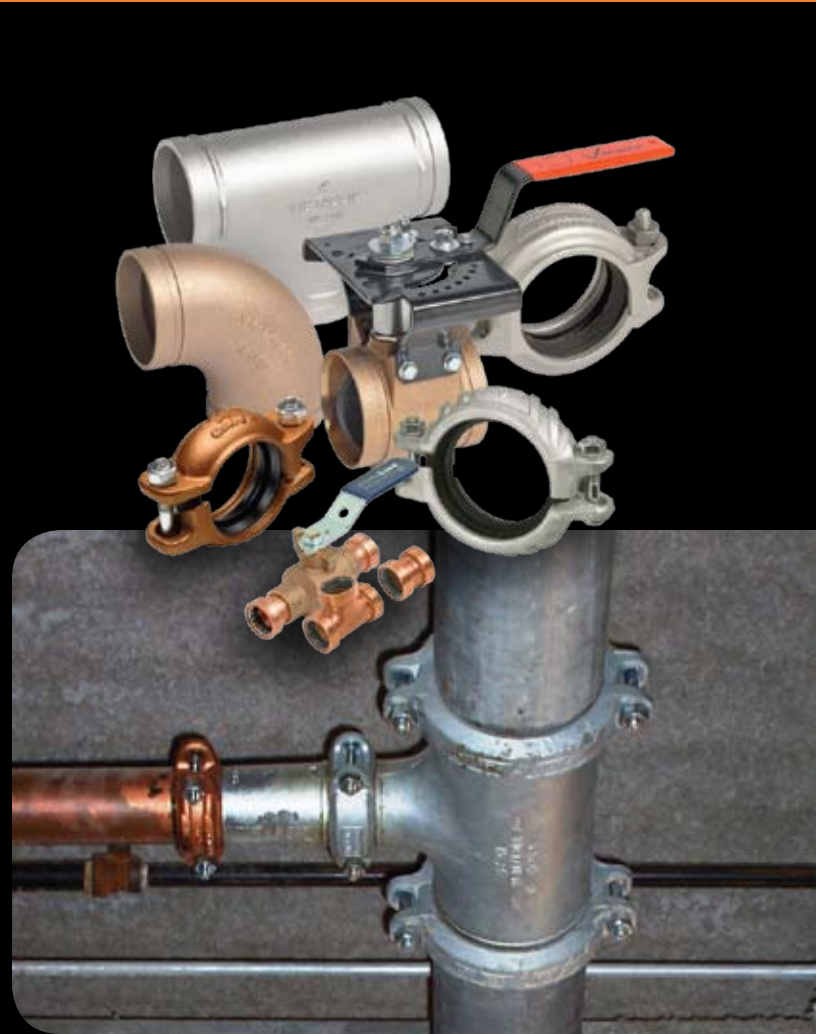

VICTAULIC
plumbing
SYSTEMS

Increase productivity and reduce rework

- » Install TWICE as fast as welding, brazing or soldering
- » Reduce rework on brazed or soldered systems by 10–15%
- » Eliminate costly fire watch and hazardous fumes and flames
- » Complete system for ½–24"/15–600 mm plumbing applications

Victaulic mechanical systems are the fastest joining method available installing nearly twice as fast as welding, brazing and soldering and 20 percent faster than “press” products.

Available in copper, stainless steel or galvanized, Victaulic grooved mechanical pipe joints provide a union at every joint for fast assembly and disassembly for on-site rework and maintenance.

Victaulic grooved products

The Victaulic Grooved Copper System features a complete line of products from couplings and fittings to valves and outlets for joining 2–8"/50–200mm Type K, L, and M hard-drawn copper tubing.