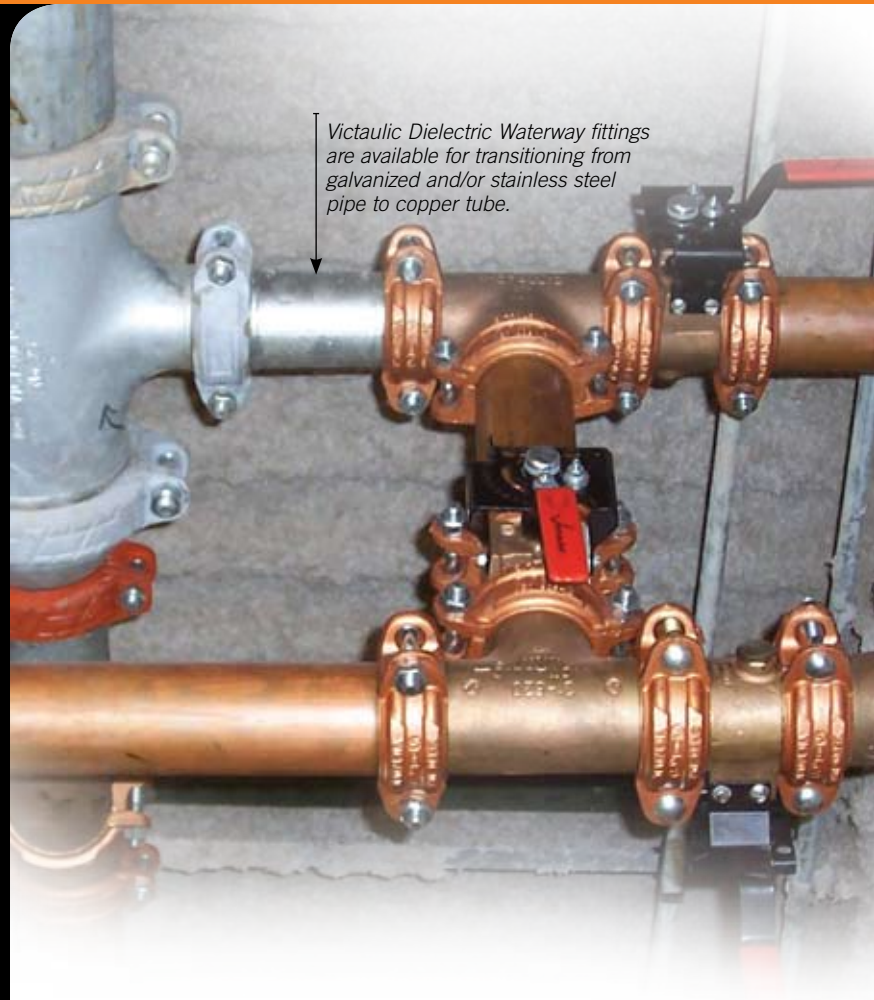

VICTAULIC plumbing SYSTEMS

Increase productivity and reduce rework

Increase productivity and reduce rework by choosing to use Victaulic mechanical pipe joining systems on your next plumbing project.

Reduce rework on site by installing Victaulic flame-free mechanical pipe joining systems. By eliminating the need to braze or solder plumbing systems, contractors reduce rework on site by 10–15 percent.

Victaulic mechanical systems are the fastest joining method available installing nearly twice as fast as welding, brazing and soldering and 20 percent faster than “press” products.

Available in copper, stainless steel or galvanized, Victaulic grooved mechanical pipe joints provide a union at every joint for fast assembly and disassembly for on-site rework and maintenance.

Reduce risk on site by eliminating safety concerns associated with open-flame joining methods. By choosing Victaulic mechanical joining systems contractors:

- » eliminate costs associated with fire watches
- » eliminate the need for tanks and torches on site
- » eliminate hazardous flames and fumes

For more information on how Victaulic products enhance work-site safety, visit www.victaulic.com/safety.

Victaulic mechanical joining systems are available in ½–24"/15–600mm sizes and are ideal for use in plumbing applications including:

- » Potable water systems
- » Storm water systems
- » Roof drain systems
- » Vacuum plumbing systems
- » Drain, waste and vent systems

For more information on Victaulic Plumbing Systems, visit www.victaulic.com/plumbing.