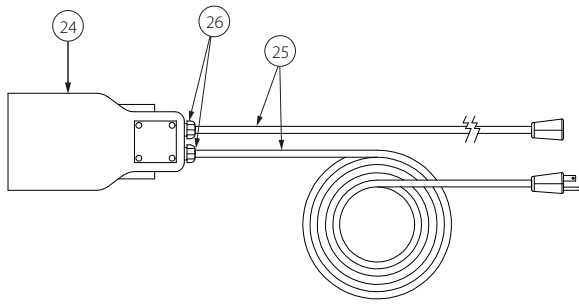

### PARTS ORDERING INFORMATION

When ordering parts, the following information is necessary for Victaulic to process the order promptly:

1. Tool Model Number – Mule II
2. Tool Serial Number – The Serial Number can be found on the side of the tool.
3. Quantity, Item Number, Part Number, Description –  
Example: (1), 8, R-208-700-PNT, Drive Bushing
4. Where to send the part(s) – Company Name and Address
5. To whose attention to send the part(s)
6. Purchase Order Number

# Power Mule II

VIEW B-B

Item #	Part #	Qty.	Description
1	R-201-700-PNT	1	Spine
2	R-202-700-PLT	2	U-Bolt
3	R-203-700-PLT	1	Mounting Handle
4	R-204-700-PNT	1	Handle Clamp
5	R-205-700-PNT	1	Trigger Actuator
6	R-206-700-MCH	1	Trigger Connecting Rod
7	R-207-700-PNT	1	Heat Guard
8	R-208-700-PNT	1	Drive Bushing
9	R-209-700-LBL	1	Identification Label
10	R-210-700-ASY	1	Saddle Assembly
13	R-213-700-LBL	1	Direction Lable
14	N-M16-000-004	1	Pin with Lanyard
15	N-M13-000-004	1	Clamp, Straight Line Action, with Locking Nut
18	N-P02-005-308	1	Dowel Pin, 5/16 x 3.50 lg., Steel
20	R-220-700-ASY	1	Support Swivel Assembly
23	N-M13-000-005	1	Tool Box
24	N-E03-000-002	1	Foot Switch
25	N-E04-000-060	1	Line Cord, 12-3 x 25 SJOW
26	N-E06-000-001	2	Cord Grip Connector
29	N-M50-000-002	Ref.	Ridgid 700 Power Drive
30	R-230-700-PNT	2	Shipping Bracket (not shown)
34	R-069-272-LAB	1	Name Plate