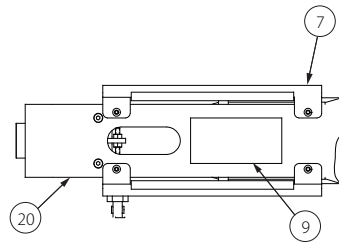

Power Mule II

VIEW B-B