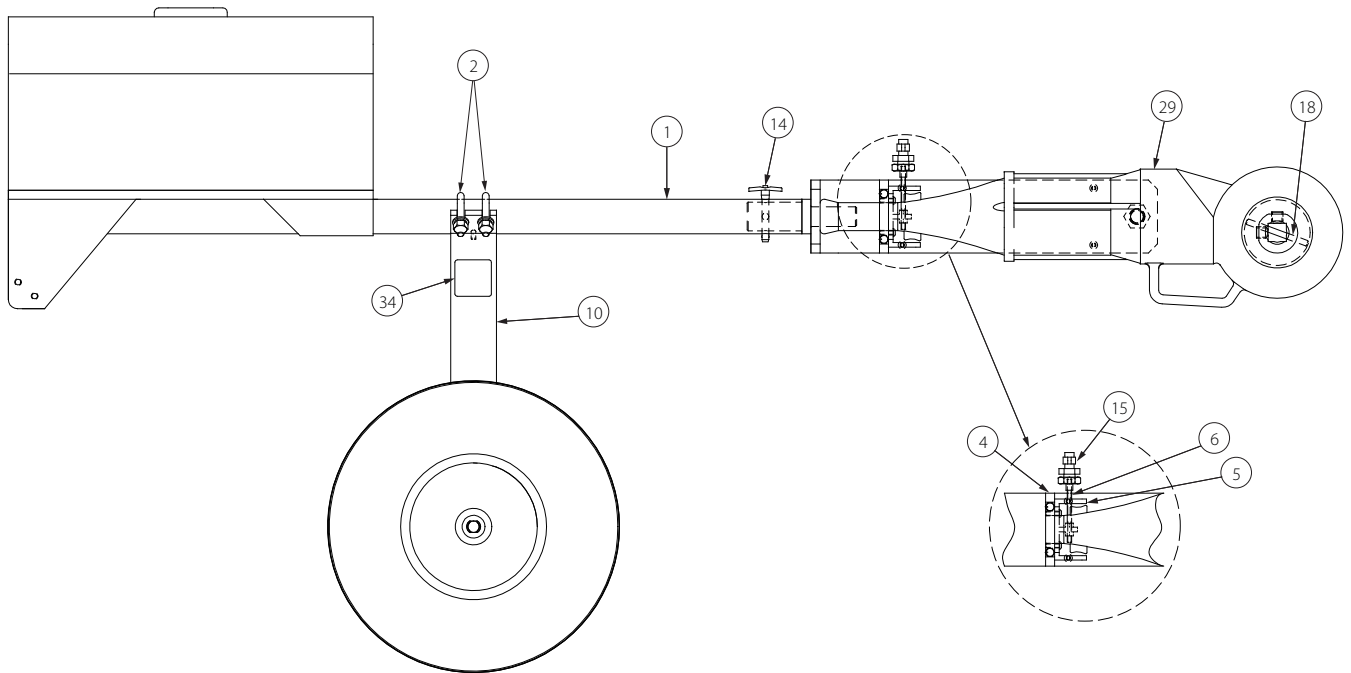

Power Mule II