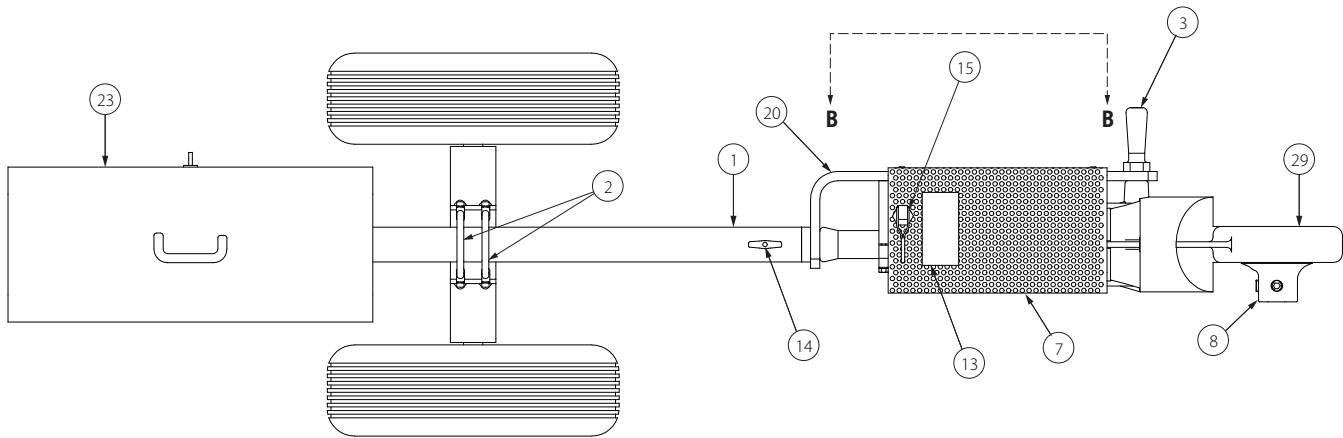

Item #	Part #	Qty.	Description
1	R-201-700-PNT	1	Spine
2	R-202-700-PLT	2	U-Bolt
3	R-203-700-PLT	1	Mounting Handle
4	R-204-700-PNT	1	Handle Clamp
5	R-205-700-PNT	1	Trigger Actuator
6	R-206-700-MCH	1	Trigger Connecting Rod
7	R-207-700-PNT	1	Heat Guard
8	R-208-700-PNT	1	Drive Bushing
9	R-209-700-LBL	1	Identification Label
10	R-210-700-ASY	1	Saddle Assembly
13	R-213-700-LBL	1	Direction Lable
14	N-M16-000-004	1	Pin with Lanyard
15	N-M13-000-004	1	Clamp, Straight Line Action, with Locking Nut
18	N-P02-005-308	1	Dowel Pin, 5/16 x 3.50 lg., Steel
20	R-220-700-ASY	1	Support Swivel Assembly
23	N-M13-000-005	1	Tool Box
24	N-E03-000-002	1	Foot Switch
25	N-E04-000-060	1	Line Cord, 12-3 x 25 SJOW
26	N-E06-000-001	2	Cord Grip Connector
29	N-M50-000-002	Ref.	Ridgid 700 Power Drive
30	R-230-700-PNT	2	Shipping Bracket (not shown)
34	R-069-272-LAB	1	Name Plate