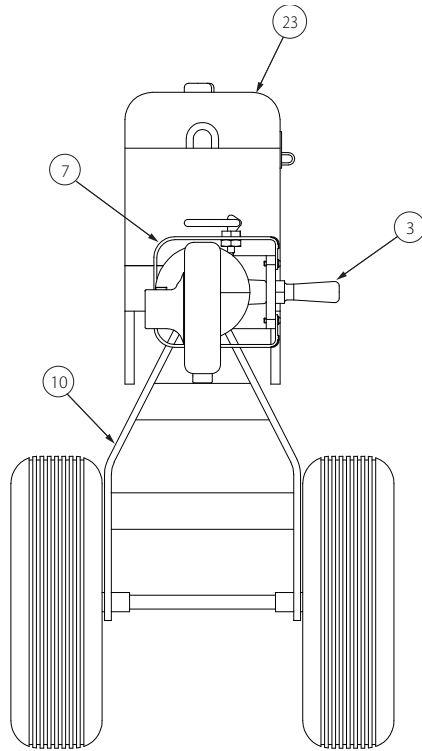

Power Mule II